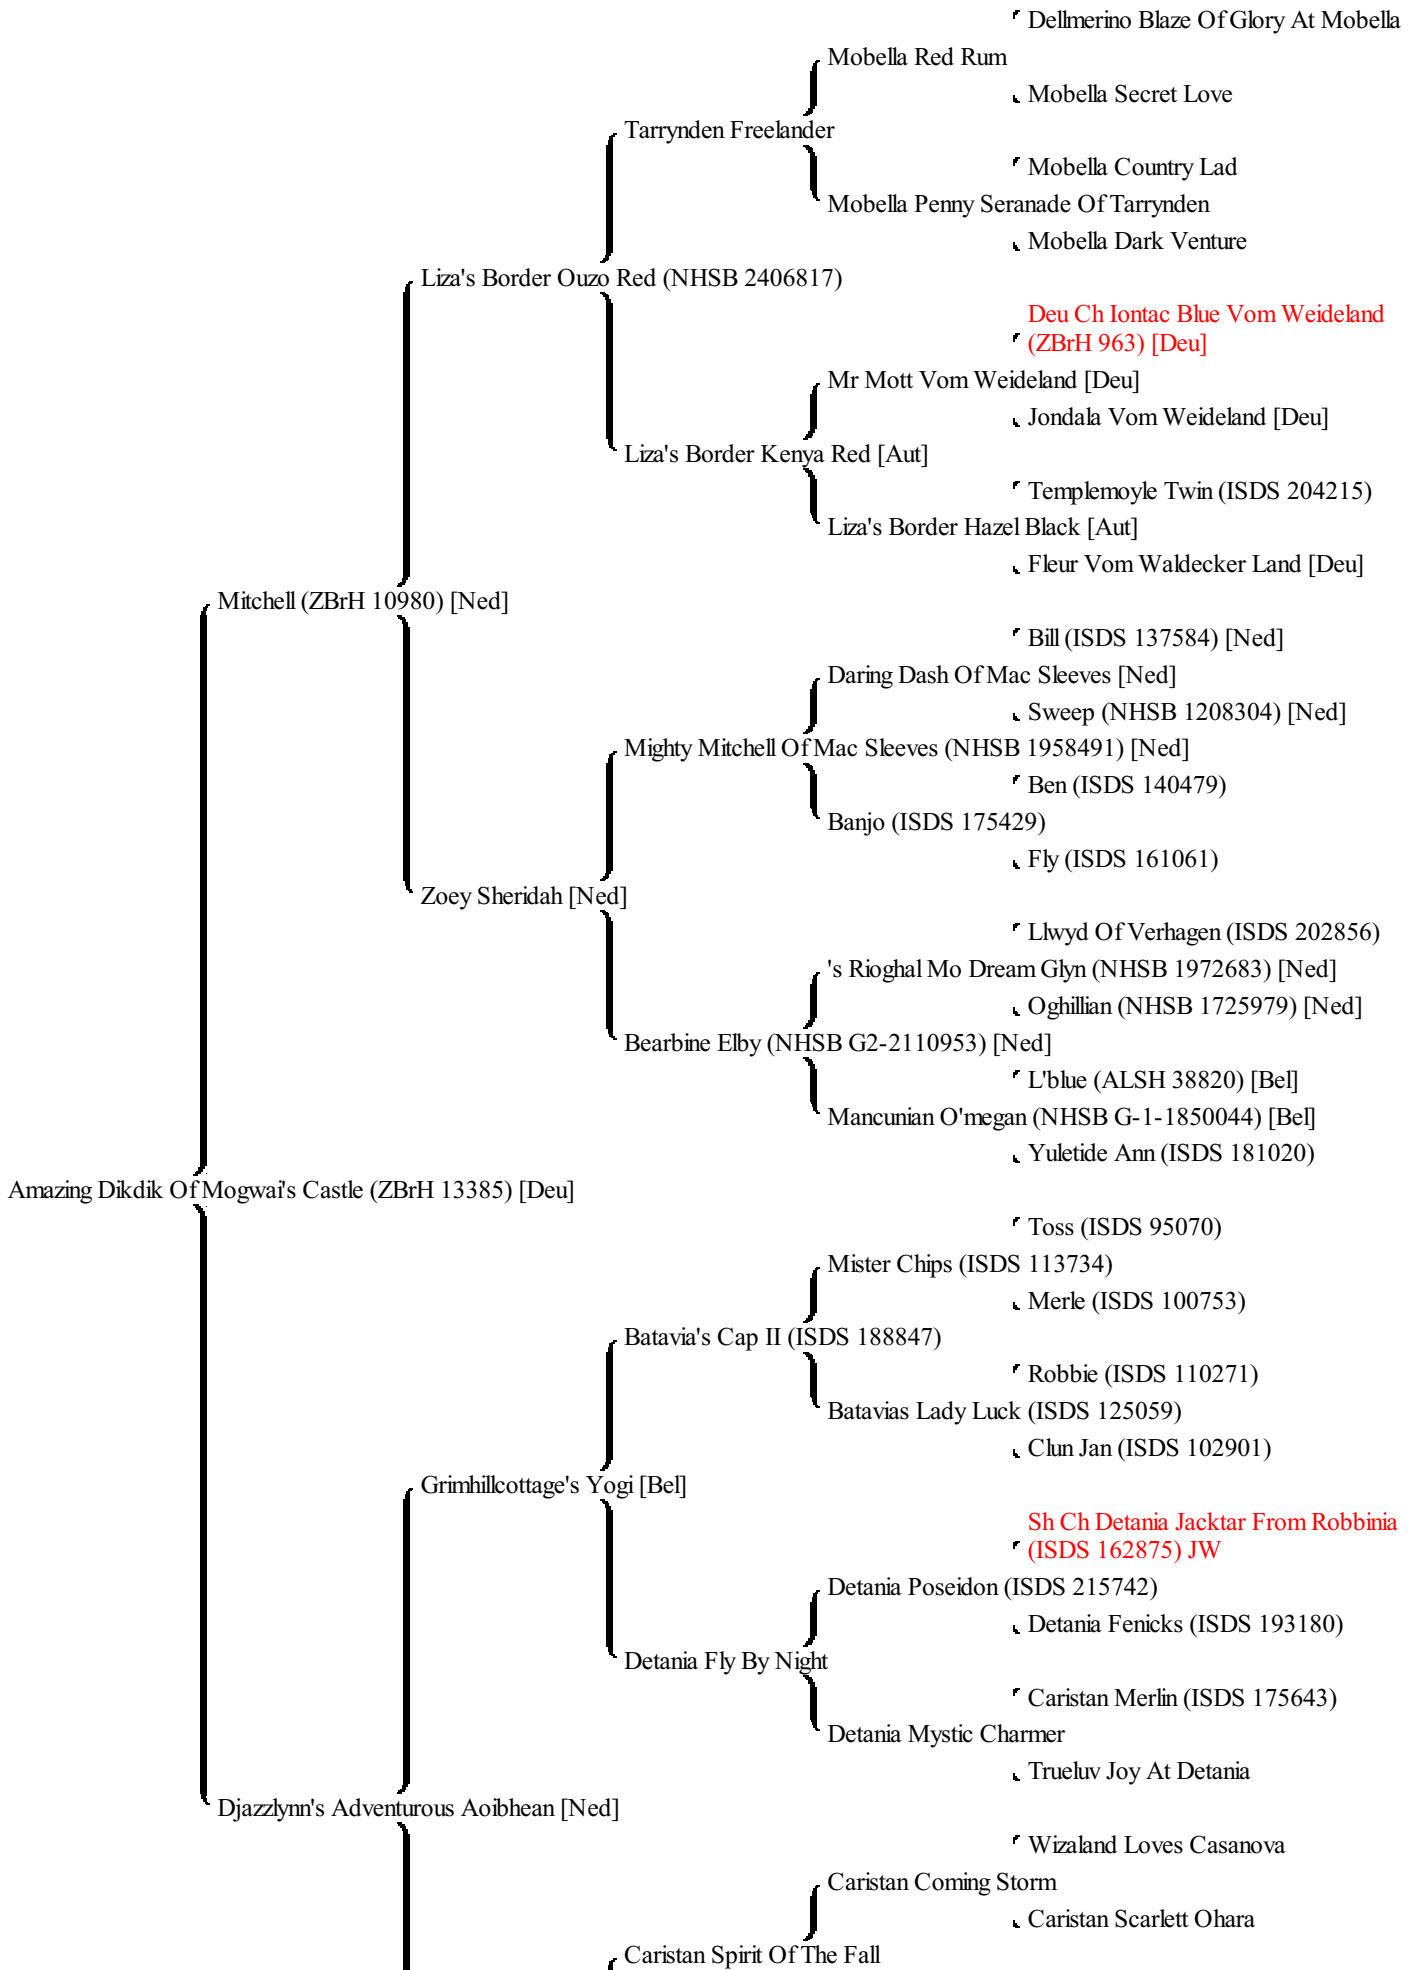

Amazing Dikdik Of Mogwai's Castle (ZBrH 13385) [Deu]

Five Generation Pedigree

Produced by: <http://www.anadune.com>